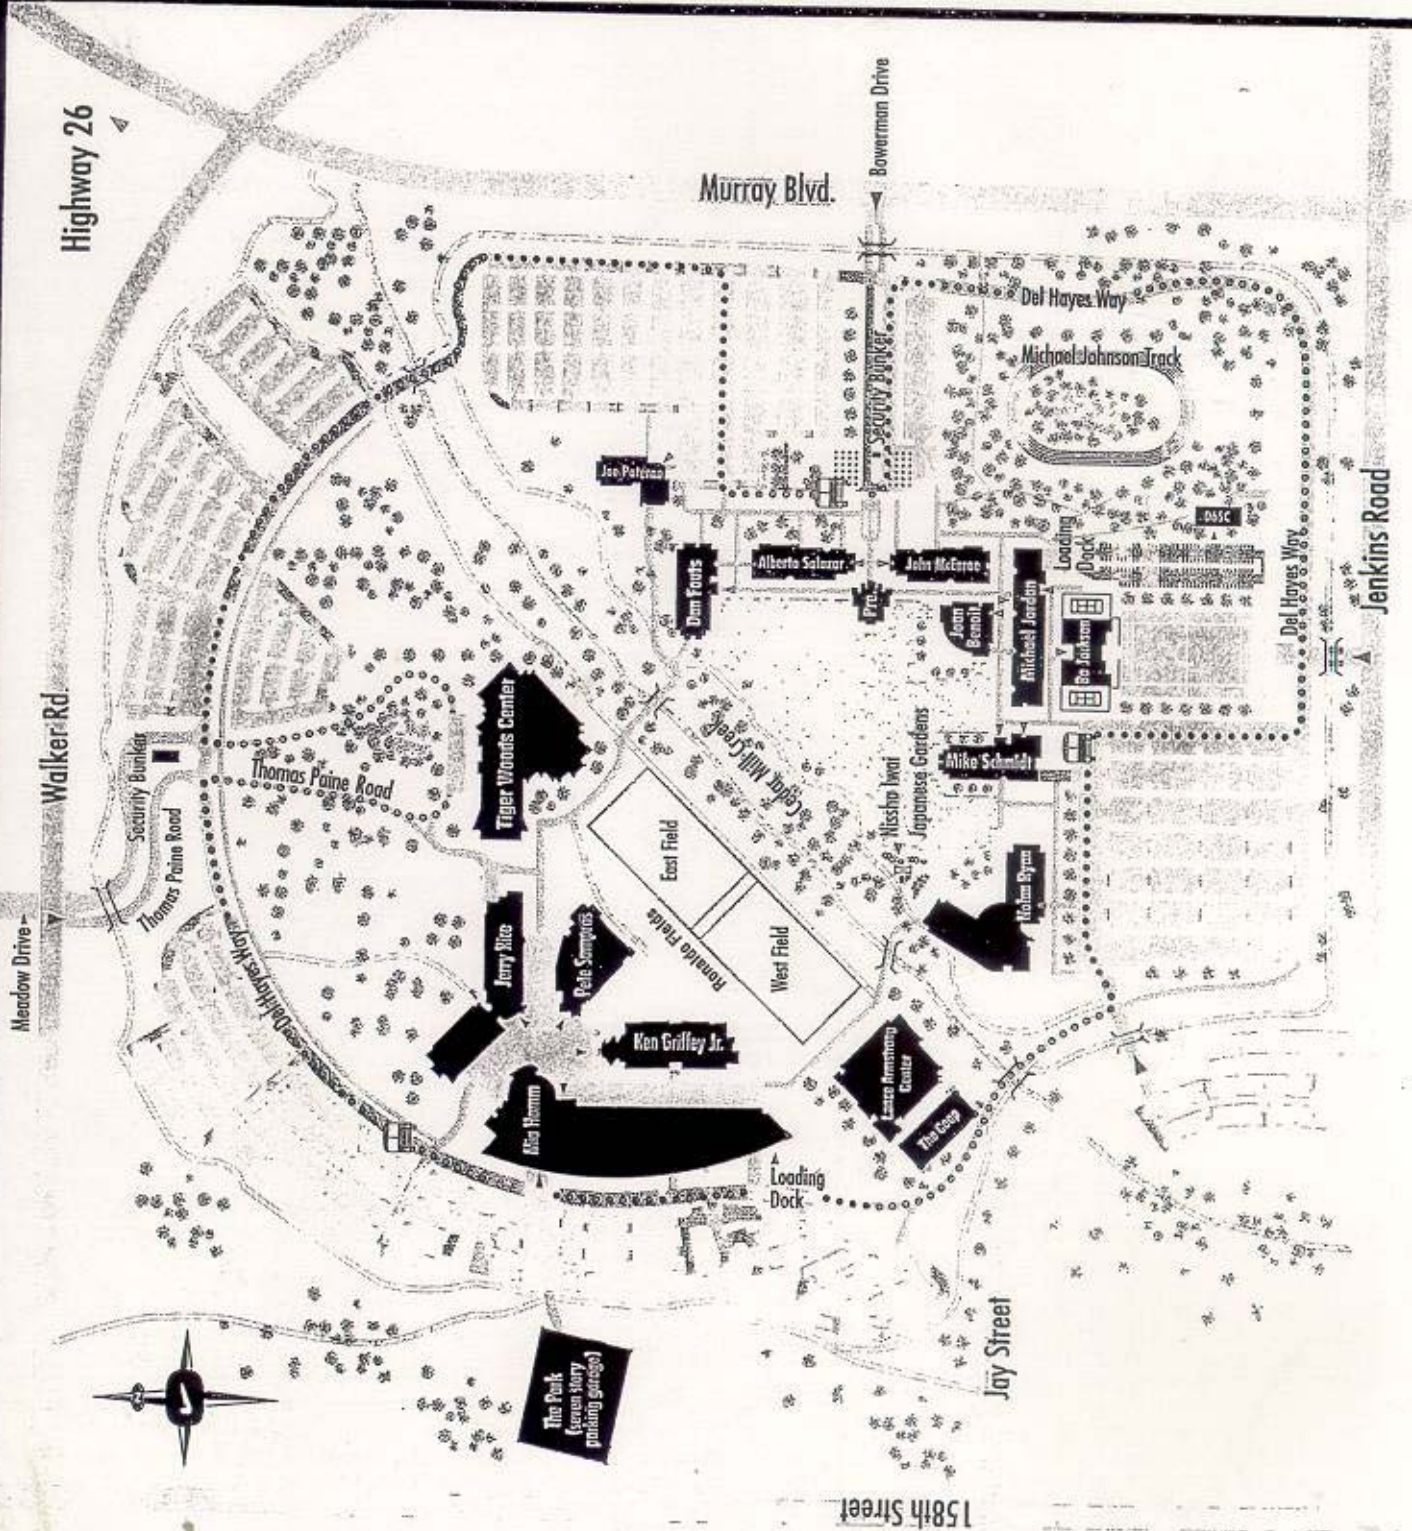

NIKE WORLD CAMPUS

DIRECTIONS

FROM PORTLAND AIRPORT

- **TO DOWNTOWN:** I-205 south to I-84 West, follow "City Center" signs.
- **TO NIKE WHQ:** I-205 south to I-84 West, I-5 South to I-405 North, Hwy. 26 West to Murray Blvd. South (Left). Travel 1 mile south on Murray Blvd.

FROM WORLD CAMPUS

- **TO DOWNTOWN:** Take Murray Blvd. North to Hwy. 26 East to "City Center" Exit.
- **TO NIKETOWN:** Hwy. 26 East to "City Center" Exit. Market St. East to 6th Ave. North to Salmon St.
- **TO PORTLAND AIRPORT:** Hwy. 26 East to I-405 South. I-5 North to I-84 East. Then I-205 North, follow the Airport signs.

- **TO WILSONVILLE DISTRIBUTION CENTER:** Take Murray Blvd. South, turn right on Millikan Way. Take the first left after 153rd Ave. into Business Park.

- **MILLIKAN CONFERENCE CENTER:** Take Murray Blvd. North, turn right on Walker Rd., turn right onto Hwy. 217 South. Take I-5 South to exit 286 (Stafford/N. Wilsonville), turn right and take an immediate left onto 95th Avenue. Travel one half mile, the DC is on the right.